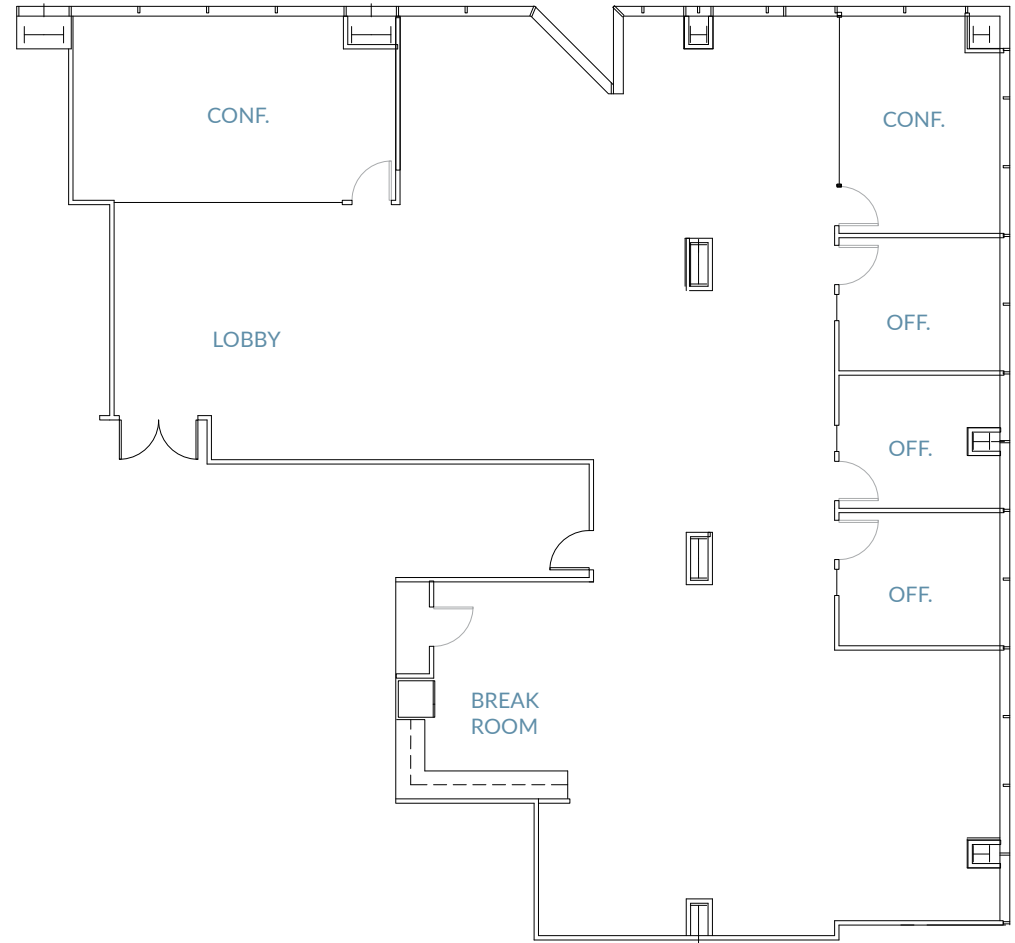

TOWER 1 | 3945 FREEDOM CIRCLE