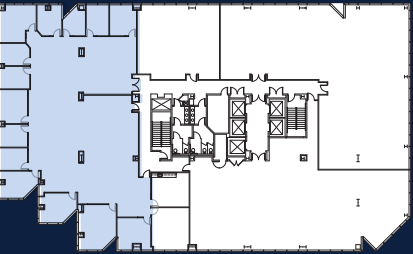

# Suite 240

± 7,060 SF

SECOND FLOOR

- > Break Room
- > Open Office Space
- > 2 Offices
- > 1 Conference Room

# TOWER 1 | 3945 FREEDOM CIRCLE

# Suite 540

± 8,920 SF

FIFTH FLOOR

- > Break Room
- > Open Office Space
- > 9 Offices
- > 6 Conference Rooms