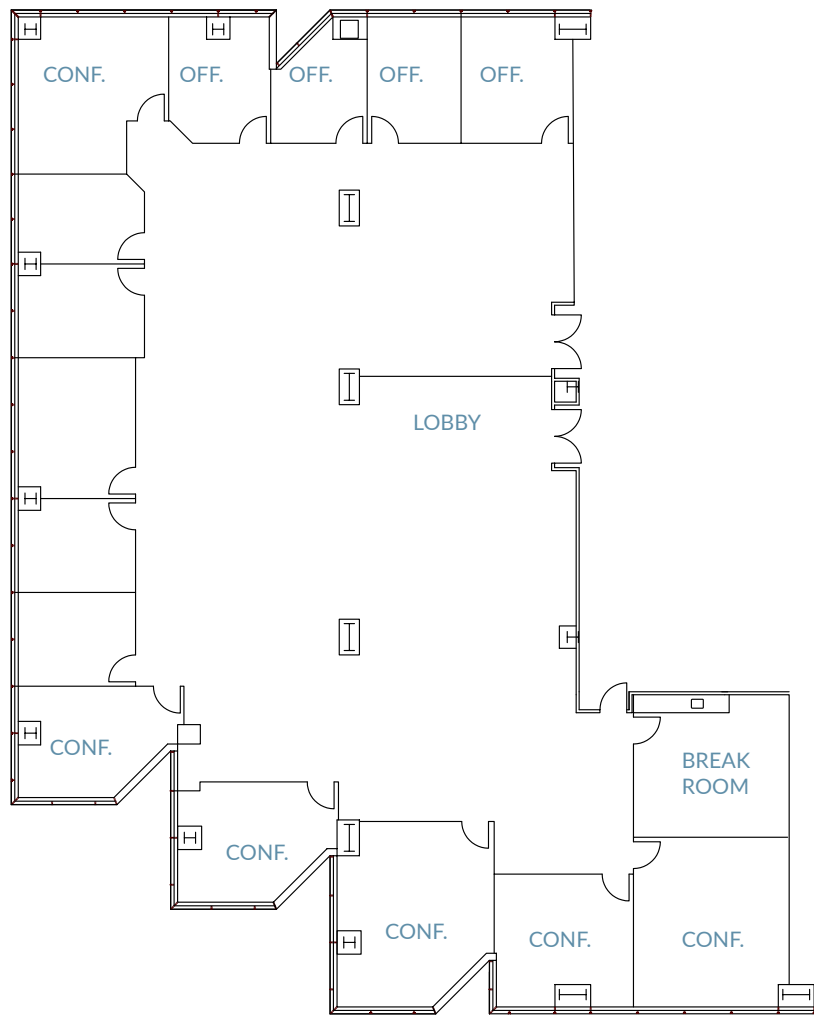

# Suite 240

± 7,060 SF

SECOND FLOOR

- > Break Room
- > Open Office Space
- > 2 Offices
- > 1 Conference Room

# Suite 540

± 8,920 SF

FIFTH FLOOR

- > Break Room
- > Open Office Space
- > 9 Offices
- > 6 Conference Rooms

# TOWER 1 | 3945 FREEDOM CIRCLE

# Suite 730

±7,270 SF

SEVENTH FLOOR

- > Break Room
- > Open Office Space
- > 4 Offices
- > 4 Conference Rooms