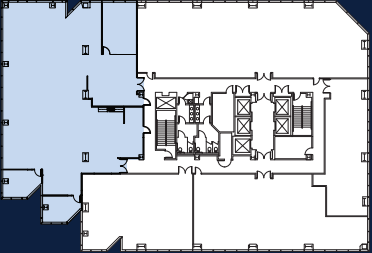

# Suite 240

± 7,060 SF

SECOND FLOOR

- > Break Room
- > Open Office Space
- > 2 Offices
- > 1 Conference Room

# TOWER 1 | 3945 FREEDOM CIRCLE