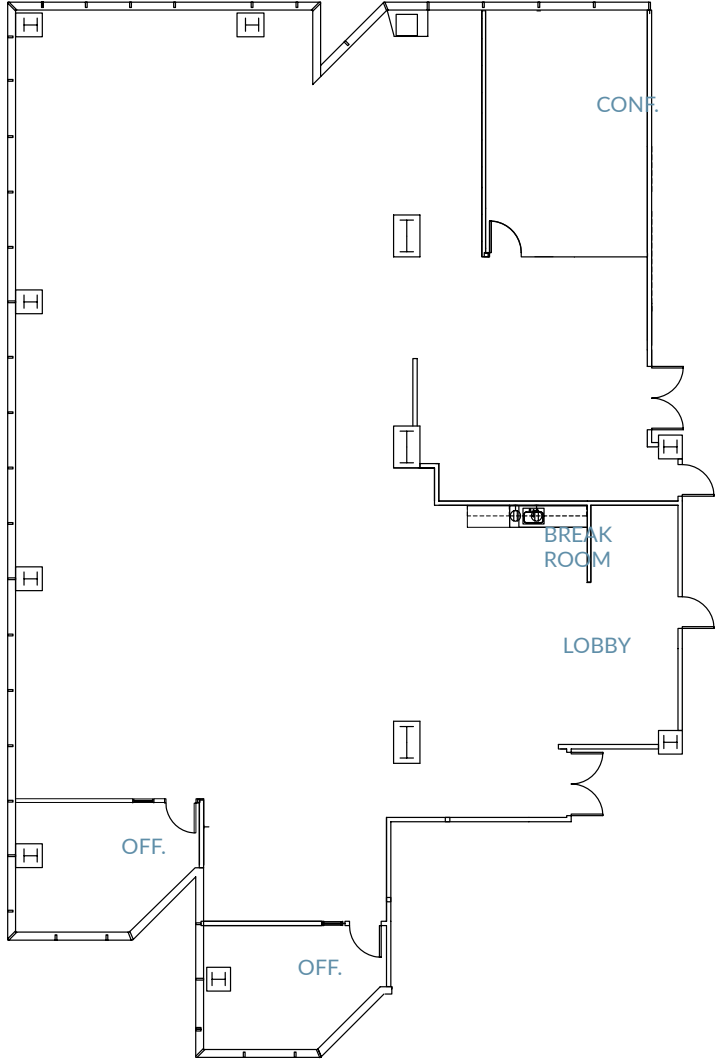

# Suite 240

± 7,060 SF

SECOND FLOOR

- > Break Room
- > Open Office Space
- > 2 Offices
- > 1 Conference Room

# TOWER 1 | 3945 FREEDOM CIRCLE

# Suite 540

± 8,920 SF

FIFTH FLOOR

- > Break Room
- > Open Office Space
- > 9 Offices
- > 6 Conference Rooms

# Suite 730

±7,270 SF

SEVENTH FLOOR

- > Break Room
- > Open Office Space
- > 4 Offices
- > 4 Conference Rooms