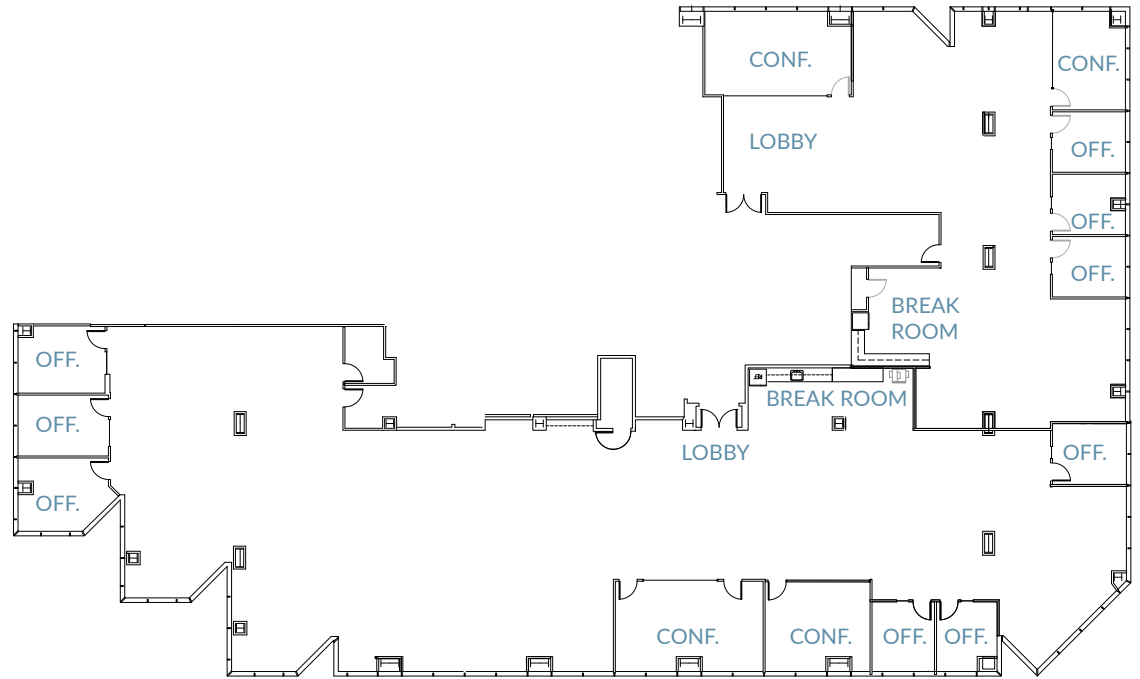

TOWER 1 | 3945 FREEDOM CIRCLE