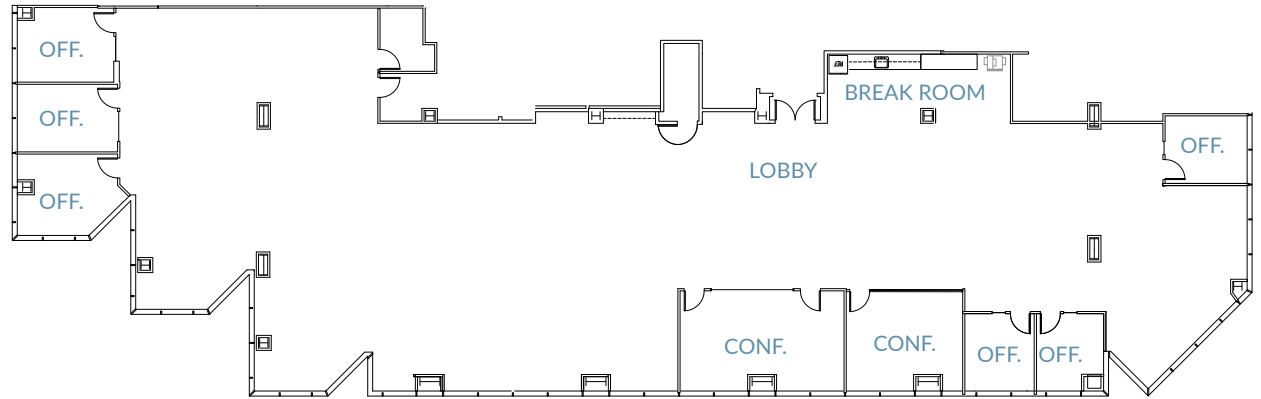

TOWER 1 | 3945 FREEDOM CIRCLE