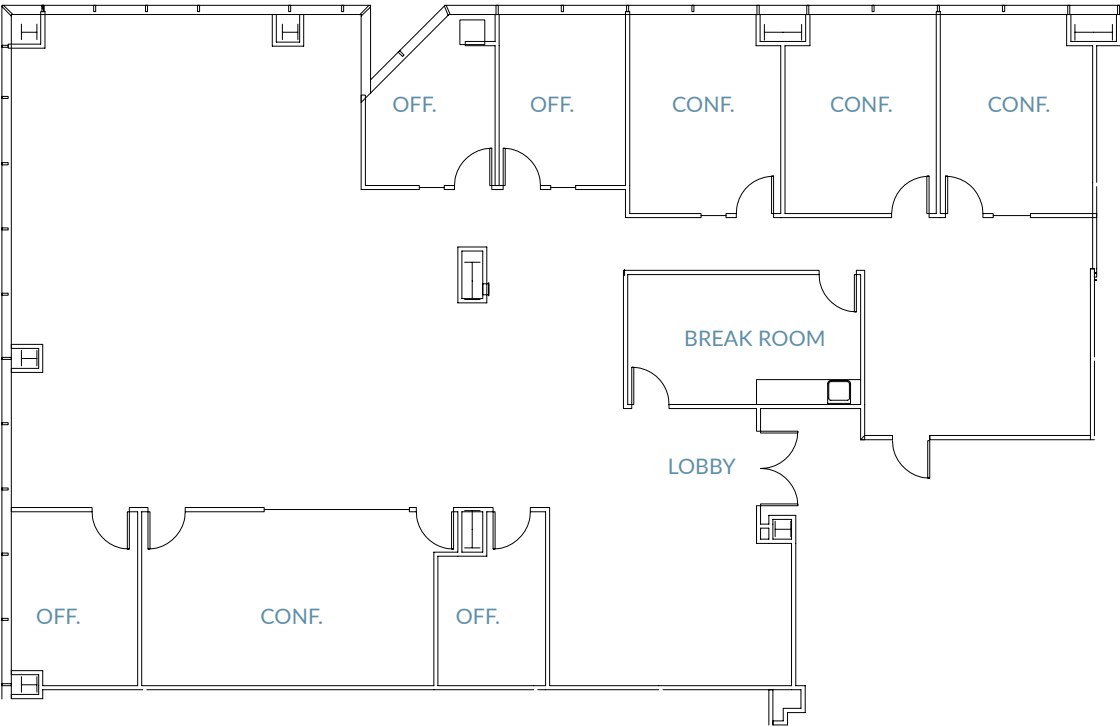

# Suite 240

± 7,060 SF

SECOND FLOOR

- > Break Room
- > Open Office Space
- > 2 Offices
- > 1 Conference Room

# Suite 540

± 8,920 SF

FIFTH FLOOR

- > Break Room
- > Open Office Space
- > 9 Offices
- > 6 Conference Rooms

# Suite 730

±7,270 SF

SEVENTH FLOOR

- > Break Room
- > Open Office Space
- > 4 Offices
- > 4 Conference Rooms

# Suite 800

±10,161 SF

EIGHTH FLOOR

- > Break Room
- > Open Office Space
- > 6 Offices
- > 2 Conference Rooms