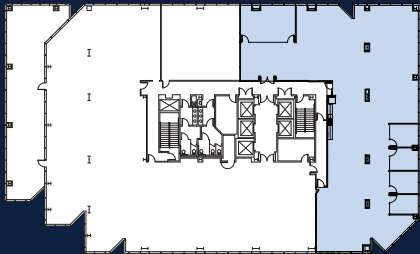

Suite 1050

±7,569 SF

TENTH FLOOR

- > Break Room
- > Open Office Space
- > 4 Offices
- > 2 Conference Rooms