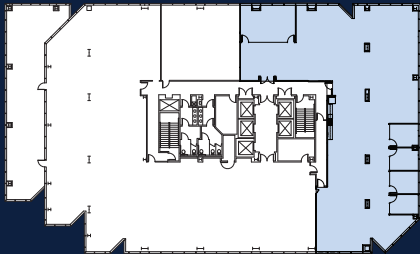

# Suite 1050

±7,569 SF

TENTH FLOOR

- > Break Room
- > Open Office Space
- > 4 Offices
- > 2 Conference Rooms

# TOWER 1 | 3945 FREEDOM CIRCLE