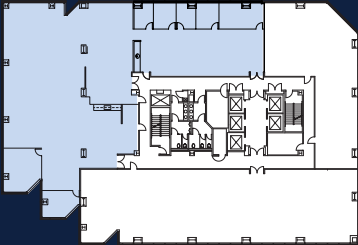

Suite 240/260

± 9,669 SF

SECOND FLOOR

HYPOTHETICAL COMBINED PLAN

- > 2 Break Rooms
- > Open Office Space
- > 6 Offices
- > 2 Conference Rooms

TOWER 1 | 3945 FREEDOM CIRCLE