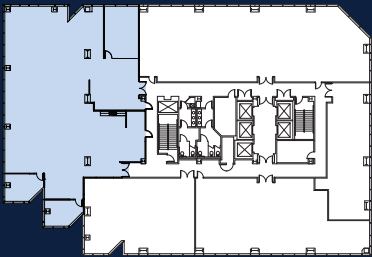

Suite 240

± 7,060 SF

SECOND FLOOR

- > Break Room
- > Open Office Space
- > 2 Offices
- > 1 Conference Room

TOWER 1 | 3945 FREEDOM CIRCLE