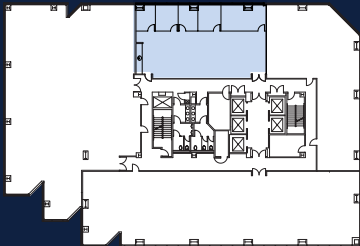

# Suite 260

± 2,609 SF

SECOND FLOOR

- > Break Room
- > Open Office Space
- > 4 Offices
- > 1 Conference Room

# TOWER 1 | 3945 FREEDOM CIRCLE