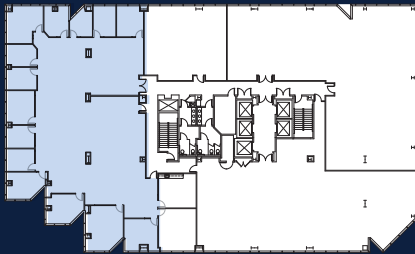

Suite 540

± 8,920 SF

FIFTH FLOOR

- > Break Room
- > Open Office Space
- > 9 Offices
- > 6 Conference Rooms

TOWER 1 | 3945 FREEDOM CIRCLE