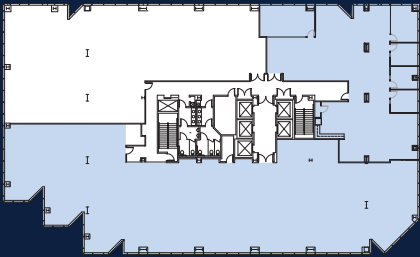

# Suite 800/860

±15,114 SF

EIGHTH FLOOR

- > Break Room
- > Open Office Space
- > 9 Offices
- > 4 Conference Rooms

# TOWER 1 | 3945 FREEDOM CIRCLE