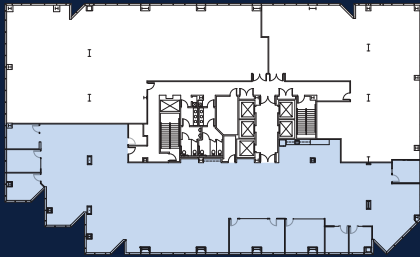

Suite 800

±10,161 SF

EIGHTH FLOOR

- > Break Room
- > Open Office Space
- > 6 Offices
- > 2 Conference Rooms

TOWER 1 | 3945 FREEDOM CIRCLE