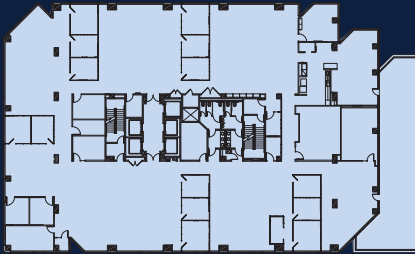

Suite 1000

±21,718 SF

TENTH FLOOR

- > Break Room
- > Open Office Space
- > 16 Offices
- > 4 Conference Rooms
- > Balcony

TOWER 2 | 3965 FREEDOM CIRCLE