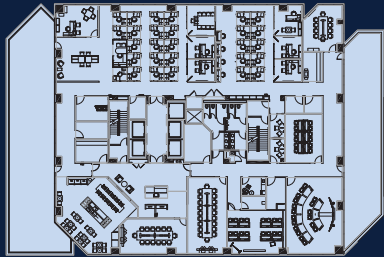

# Suite 1100

±19,638 SF

ELEVENTH FLOOR

- > Break Room
- > Open Office Space
- > 7 Offices
- > 5 Conference Rooms
- > 2 Balconies

## TOWER 2 | 3965 FREEDOM CIRCLE