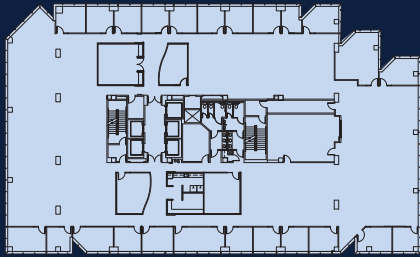

Suite 300

±21,866 SF

THIRD FLOOR

- > Break Room
- > Open Office Space
- > 21 Offices
- > 8 Conference Rooms

TOWER 2 | 3965 FREEDOM CIRCLE