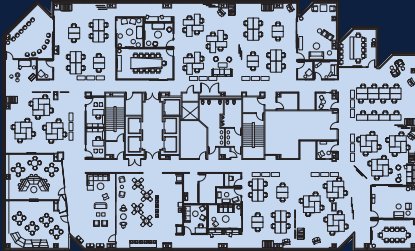

# Suite 600

±21,866 SF

SIXTH FLOOR

- › Break Room
- › Open Office Space
- › 6 Offices
- › 8 Conference Rooms

# TOWER 2 | 3965 FREEDOM CIRCLE