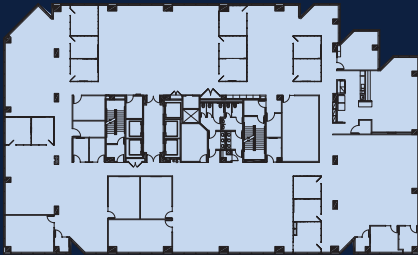

Suite 800

±21,866 SF

EIGHTH FLOOR

- > Break Room
- > Open Office Space
- > 12 Offices
- > 8 Conference Rooms

TOWER 2 | 3965 FREEDOM CIRCLE