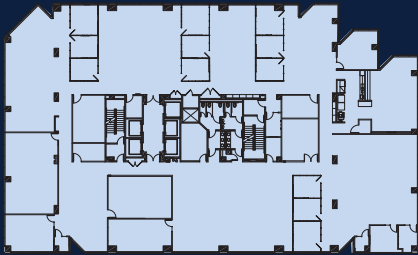

Suite 900

±21,866 SF

NINTH FLOOR

- > Break Room
- > Open Office Space
- > 12 Offices
- > 6 Conference Rooms
- > Lab

TOWER 2 | 3965 FREEDOM CIRCLE